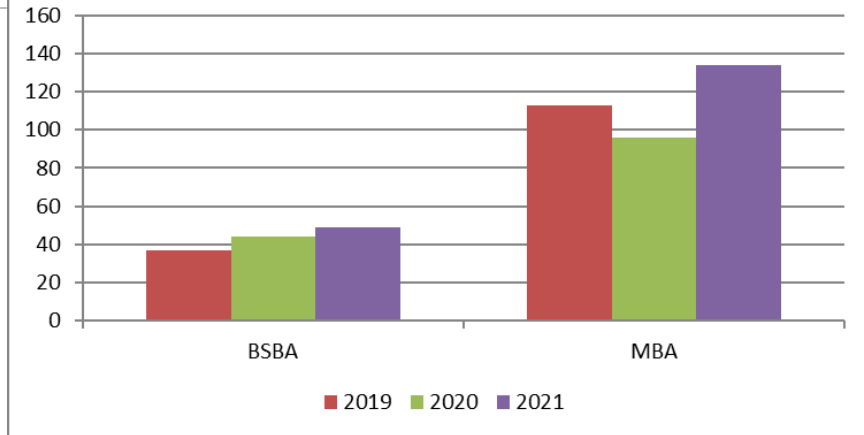

TUW Student Achievement BSBA and MBA Programs

Graduates by Program	2019	2020	2021	Graph
BSBA	37	44	49	
MBA	113	96	134	

Retention	2018-2019	2019-2020	2020-2021	Graph
BSBA	72.00%	76.99%	79.38%	
MBA	86.30%	82.67%	73.33%	